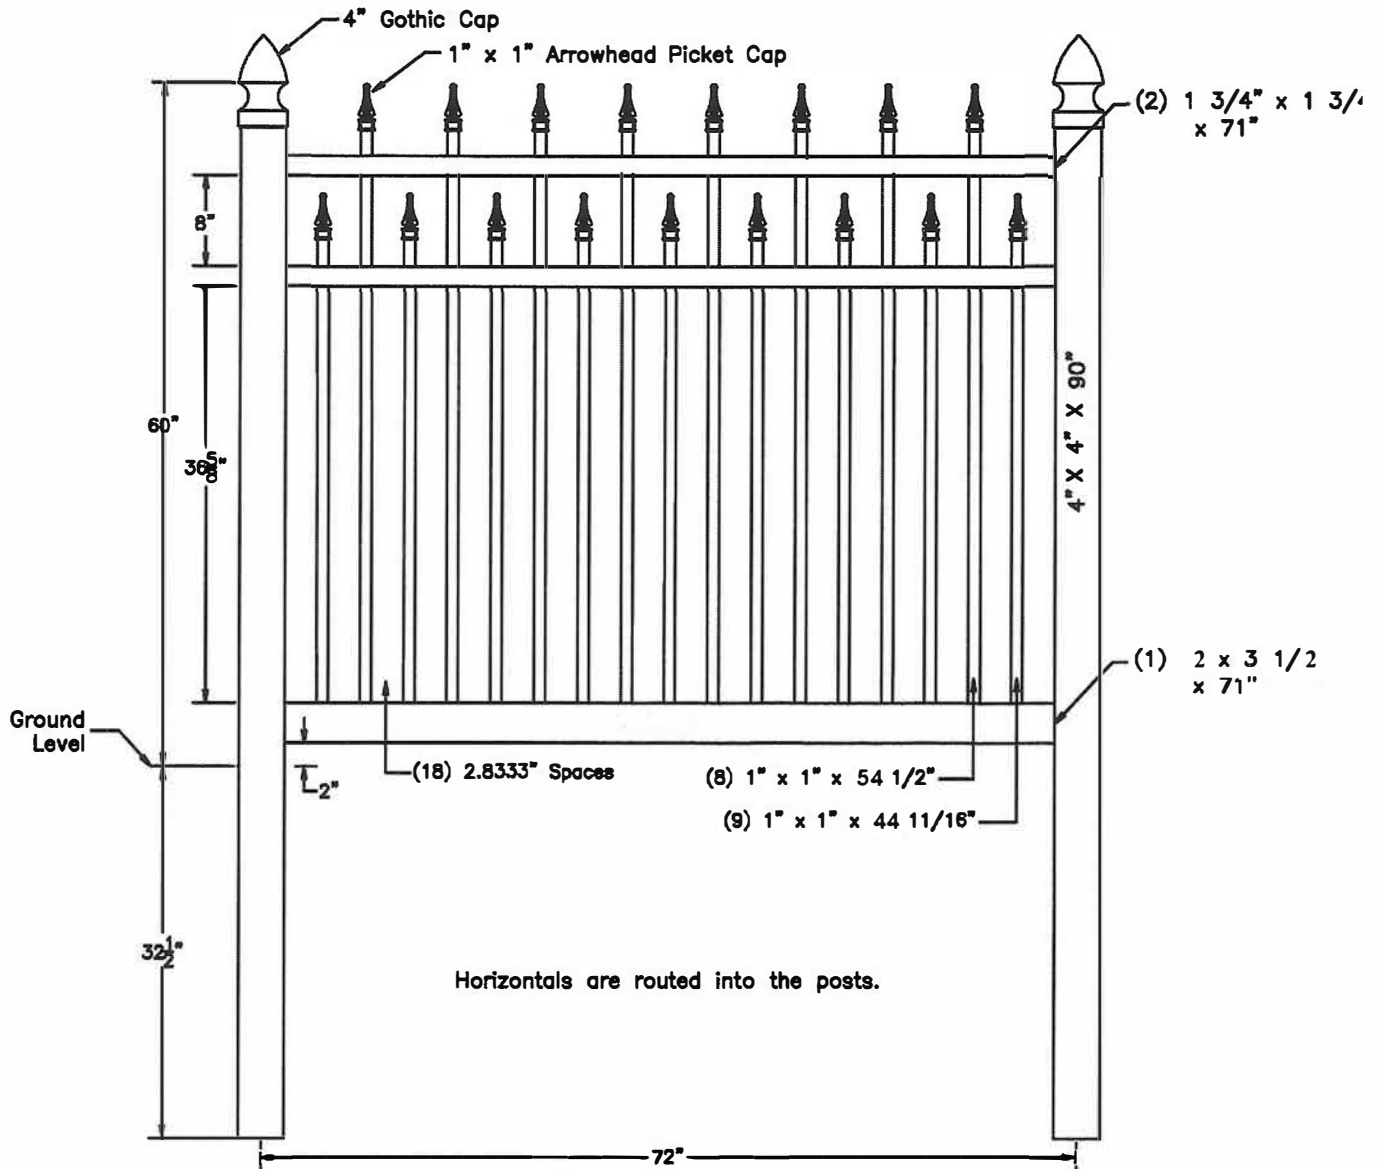

2" x 3-1/2" Bottom Rail

1" X 1" Pickets

4" x 4" Posts

**B-1-2**

**6 ft.X 60" Ornamental Fence Style #1**

1-3/4" X 1-3/4" Top/Mid Rails

2" x 3-1/2" Bottom Rail

1" X 1" Pickets

4" x 4" Posts

**B-1-3**

**6 ft. X 36" Ornamental Fence Style #2**

1-3/4" X 1-3/4" Top Rail

2" x 3-1/2" Bottom Rail

1" X 1" Pickets

4" x 4" Posts

**B-2-1**