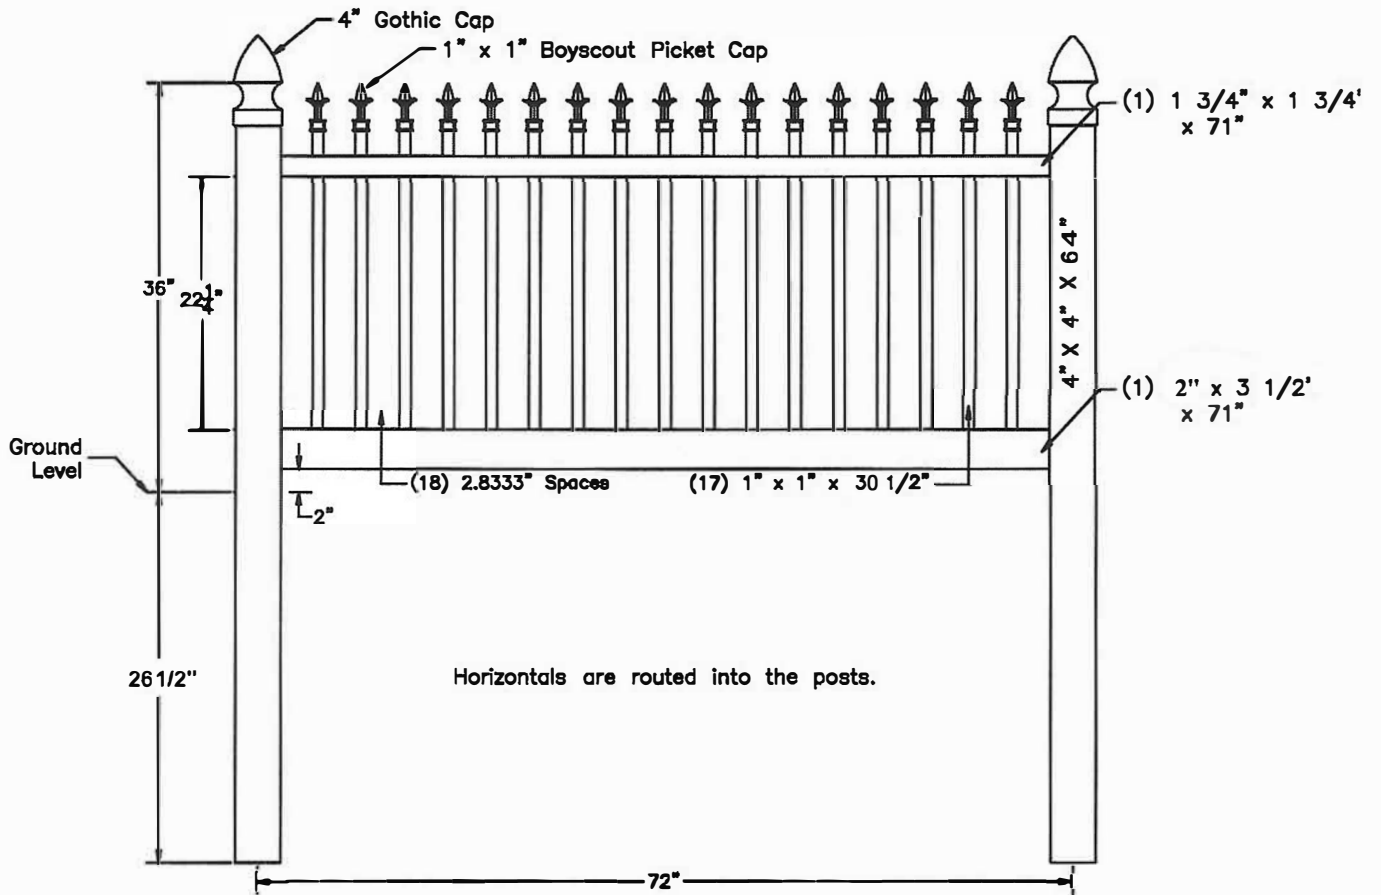

4" x 4" Posts

**B-1-3**

**6 ft. X 36" Ornamental Fence Style #2**

1-3/4" X 1-3/4" Top Rail

2" x 3-1/2" Bottom Rail

1" X 1" Pickets

4" x 4" Posts

**B-2-1**

# 6 ft. X 48" Ornamental Fence Style #2

1-3/4" X 1-3/4" Top Rail

2" x 3-1/2" Bottom Rail

1" X 1" Pickets

4" x 4" Posts

**B-2-2**

**6 ft. X 60" Ornamental Fence Style #2**

1-3/4" X 1-3/4" Top Rail

2" x 3-1/2" Bottom Rail

1" X 1" Pickets

4" x 4" Posts

**B-2-3**