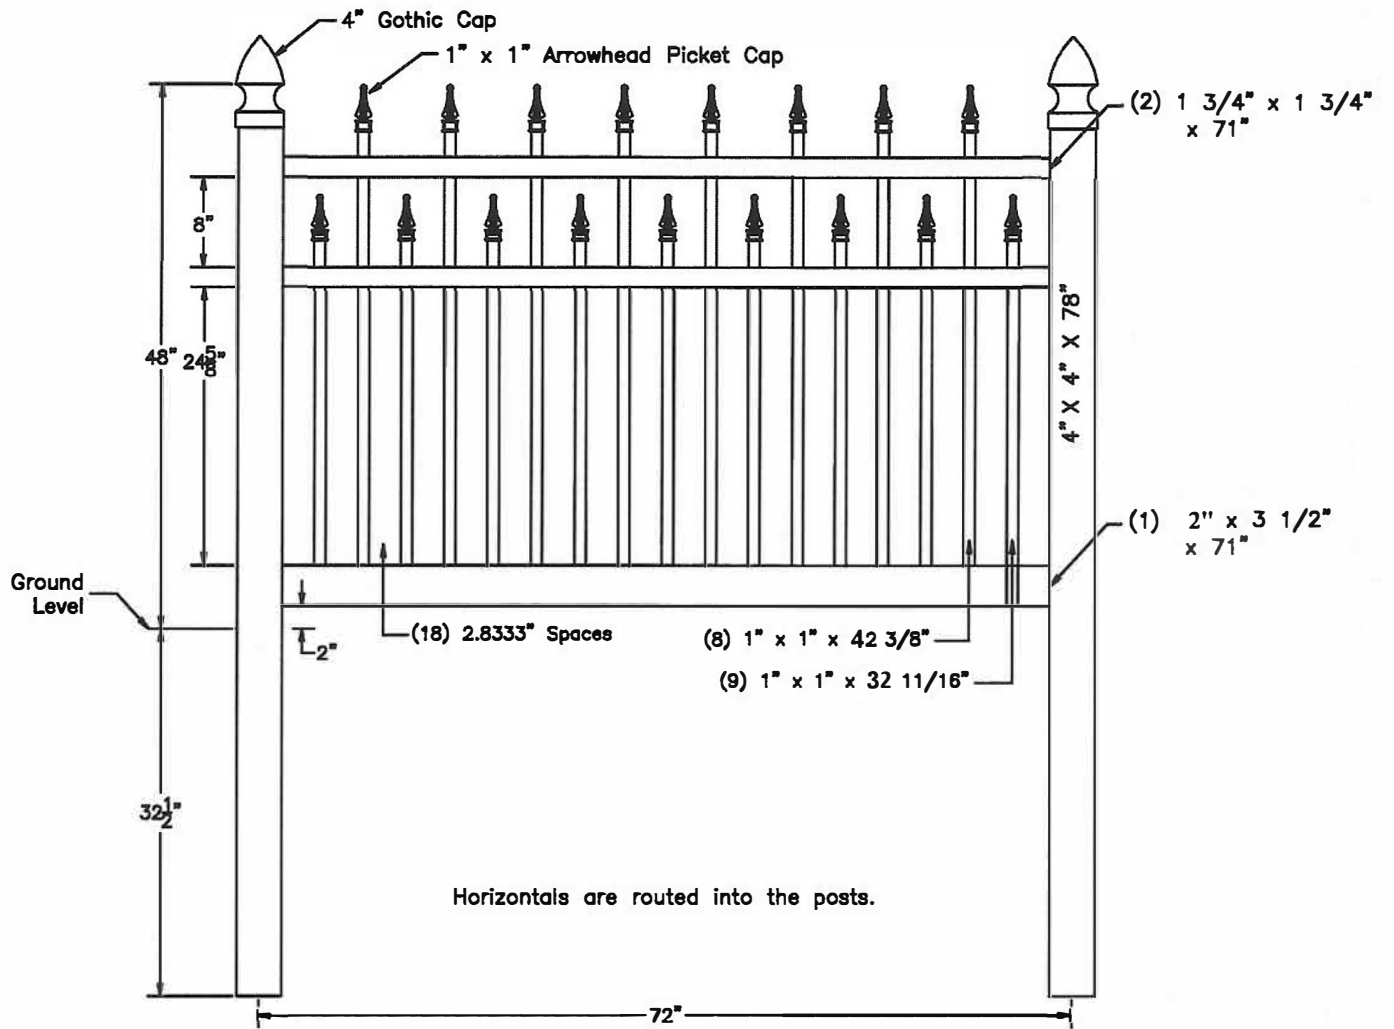

**6 ft. X 36" Ornamental Fence Style #1**

1-3/4" X 1-3/4" Top/Mid Rails

2" x 3-1/2" Bottom Rail

1" X 1" Pickets

4" x 4" Posts

**B-1-1**

**6 ft. X 48" Ornamental Fence Style #1**

1-3/4" X 1-3/4" Top/Mid Rails

2" x 3-1/2" Bottom Rail

1" X 1" Pickets

4" x 4" Posts

**B-1-2**

**6 ft.X 60" Ornamental Fence Style #1**

1-3/4" X 1-3/4" Top/Mid Rails

2" x 3-1/2" Bottom Rail

1" X 1" Pickets

4" x 4" Posts

**B-1-3**

**6 ft. X 36" Ornamental Fence Style #2**

1-3/4" X 1-3/4" Top Rail

2" x 3-1/2" Bottom Rail

1" X 1" Pickets

4" x 4" Posts

**B-2-1**

# 6 ft. X 48" Ornamental Fence Style #2

1-3/4" X 1-3/4" Top Rail

2" x 3-1/2" Bottom Rail

1" X 1" Pickets

4" x 4" Posts

**B-2-2**

**6 ft. X 60" Ornamental Fence Style #2**

1-3/4" X 1-3/4" Top Rail