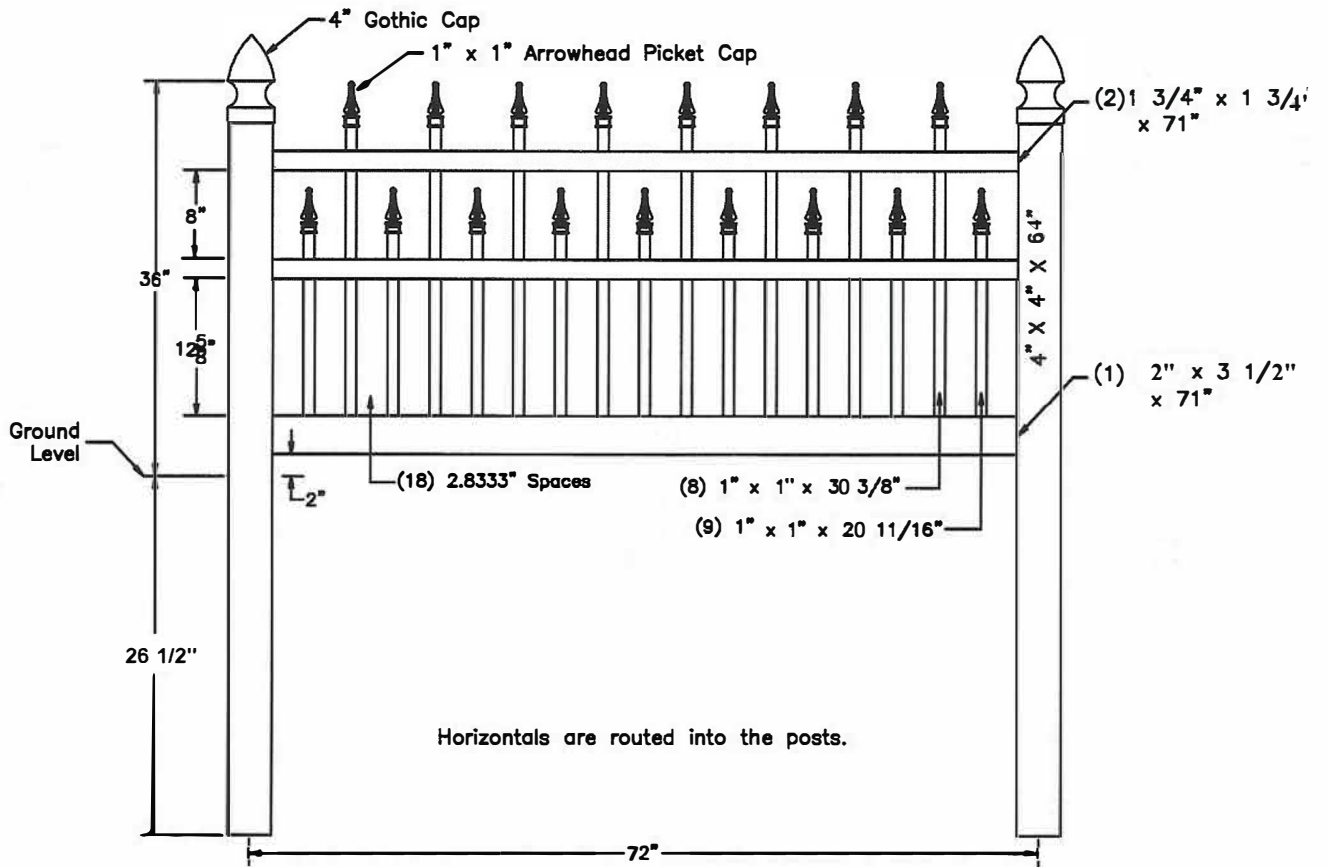

**6 ft. X 36" Ornamental Fence Style #1**

1-3/4" X 1-3/4" Top/Mid Rails

2" x 3-1/2" Bottom Rail

1" X 1" Pickets

4" x 4" Posts

**B-1-1**

**6 ft. X 48" Ornamental Fence Style #1**

1-3/4" X 1-3/4" Top/Mid Rails

2" x 3-1/2" Bottom Rail

1" X 1" Pickets

4" x 4" Posts

**B-1-2**

**6 ft.X 60" Ornamental Fence Style #1**

1-3/4" X 1-3/4" Top/Mid Rails

2" x 3-1/2" Bottom Rail

1" X 1" Pickets

4" x 4" Posts

**B-1-3**

**6 ft. X 36" Ornamental Fence Style #2**

1-3/4" X 1-3/4" Top Rail

2" x 3-1/2" Bottom Rail

1" X 1" Pickets

4" x 4" Posts

**B-2-1**

# 6 ft. X 48" Ornamental Fence Style #2

1-3/4" X 1-3/4" Top Rail

2" x 3-1/2" Bottom Rail

1" X 1" Pickets

4" x 4" Posts

**B-2-2**

**6 ft. X 60" Ornamental Fence Style #2**

1-3/4" X 1-3/4" Top Rail