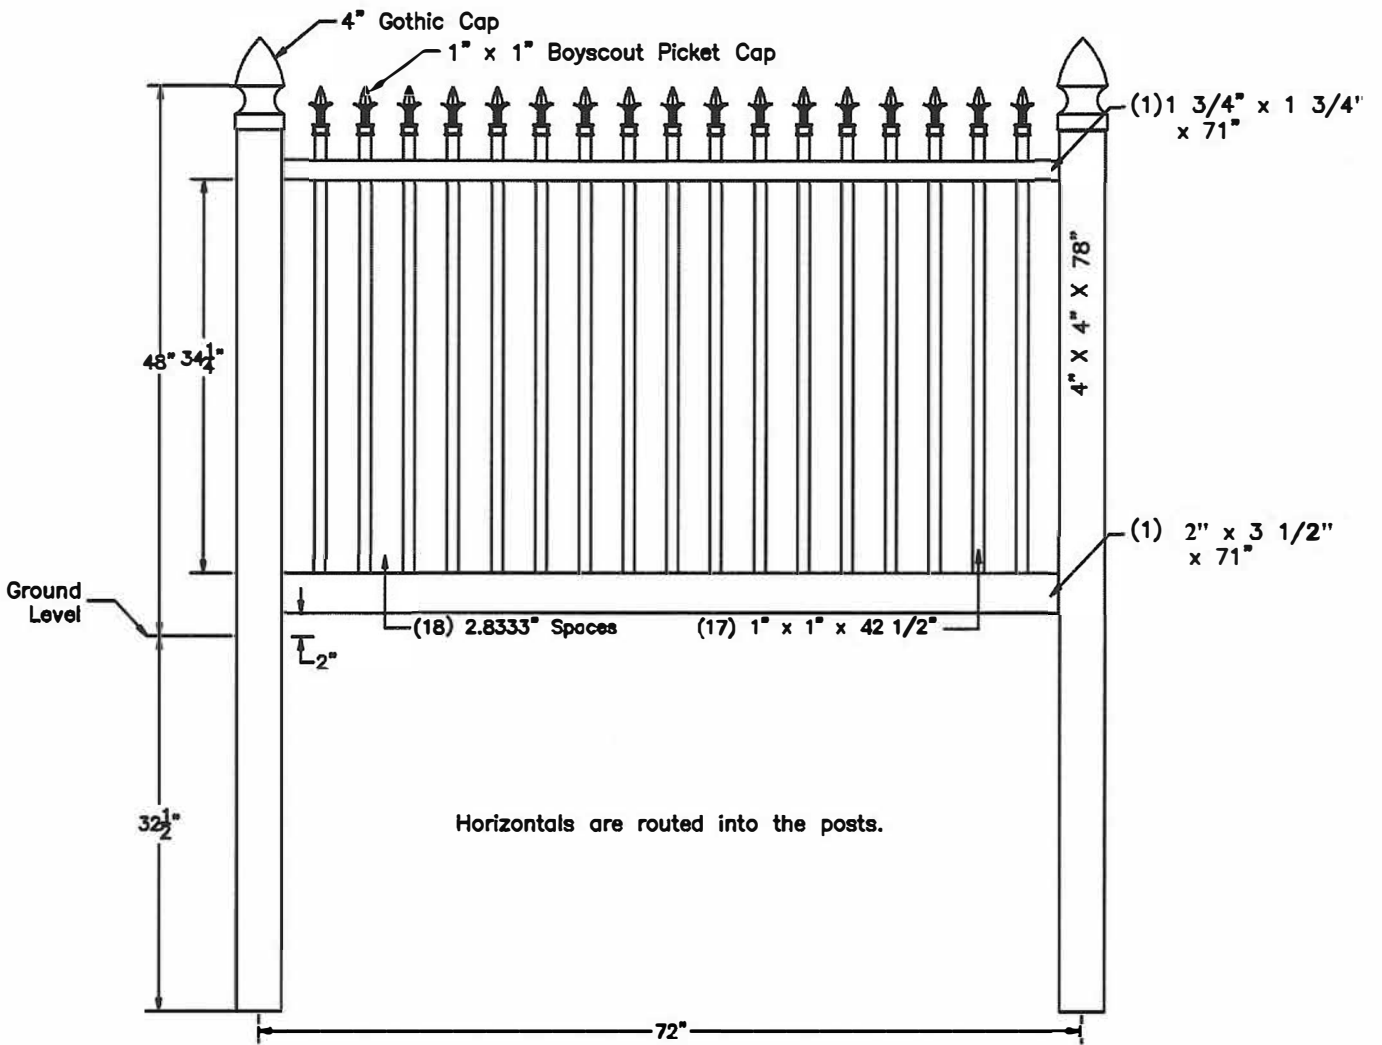

4" x 4" Posts

**B-1-3**

**6 ft. X 36" Ornamental Fence Style #2**

1-3/4" X 1-3/4" Top Rail

2" x 3-1/2" Bottom Rail

1" X 1" Pickets

4" x 4" Posts

**B-2-1**

# 6 ft. X 48" Ornamental Fence Style #2

1-3/4" X 1-3/4" Top Rail

2" x 3-1/2" Bottom Rail

1" X 1" Pickets

4" x 4" Posts

**B-2-2**

**6 ft. X 60" Ornamental Fence Style #2**

1-3/4" X 1-3/4" Top Rail

2" x 3-1/2" Bottom Rail

1" X 1" Pickets

4" x 4" Posts

**B-2-3**