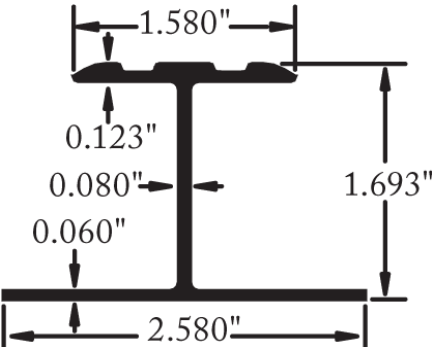

6/12" Deck Board - Reversible

Fascia Board – 6" to 12" Coverage

C-Channel

I-Channel

J-Channel