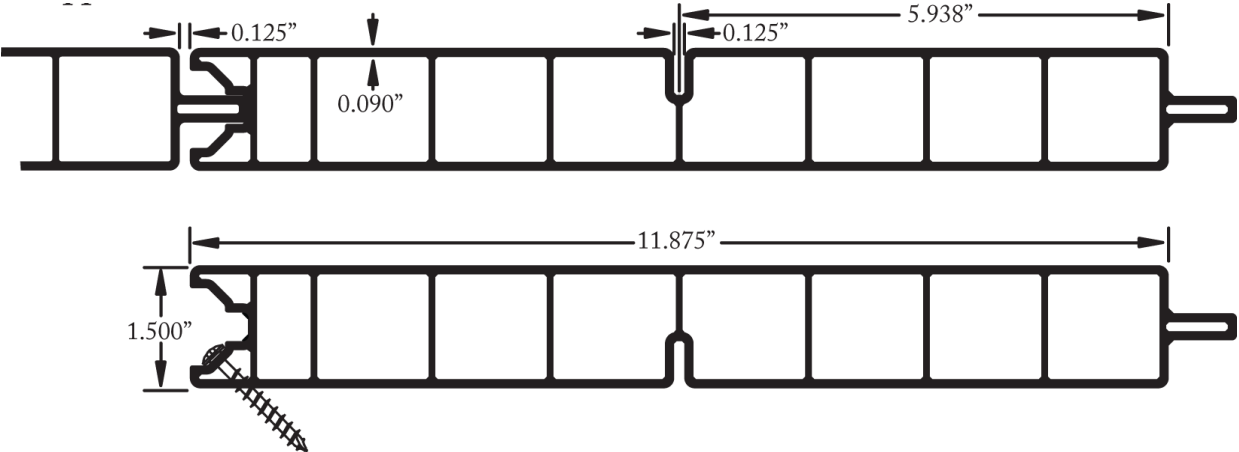

6/12" Deck Board - Reversible

Fascia Board – 6" to 12" Coverage

C-Channel

I-Channel

J-Channel