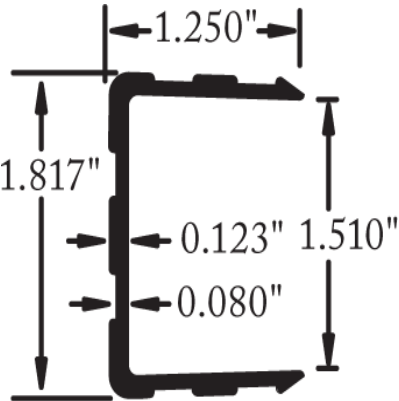

6/12" Deck Board - Reversible

Fascia Board – 6" to 12" Coverage

C-Channel

I-Channel

J-Channel