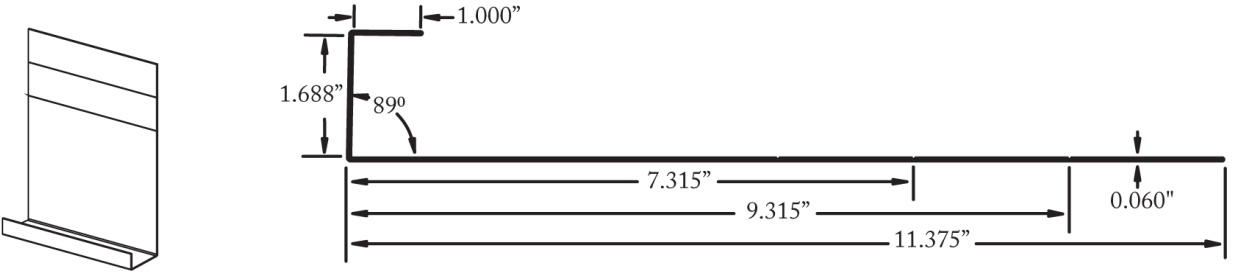

6/12" Deck Board - Reversible

Fascia Board – 6" to 12" Coverage

C-Channel

I-Channel

J-Channel